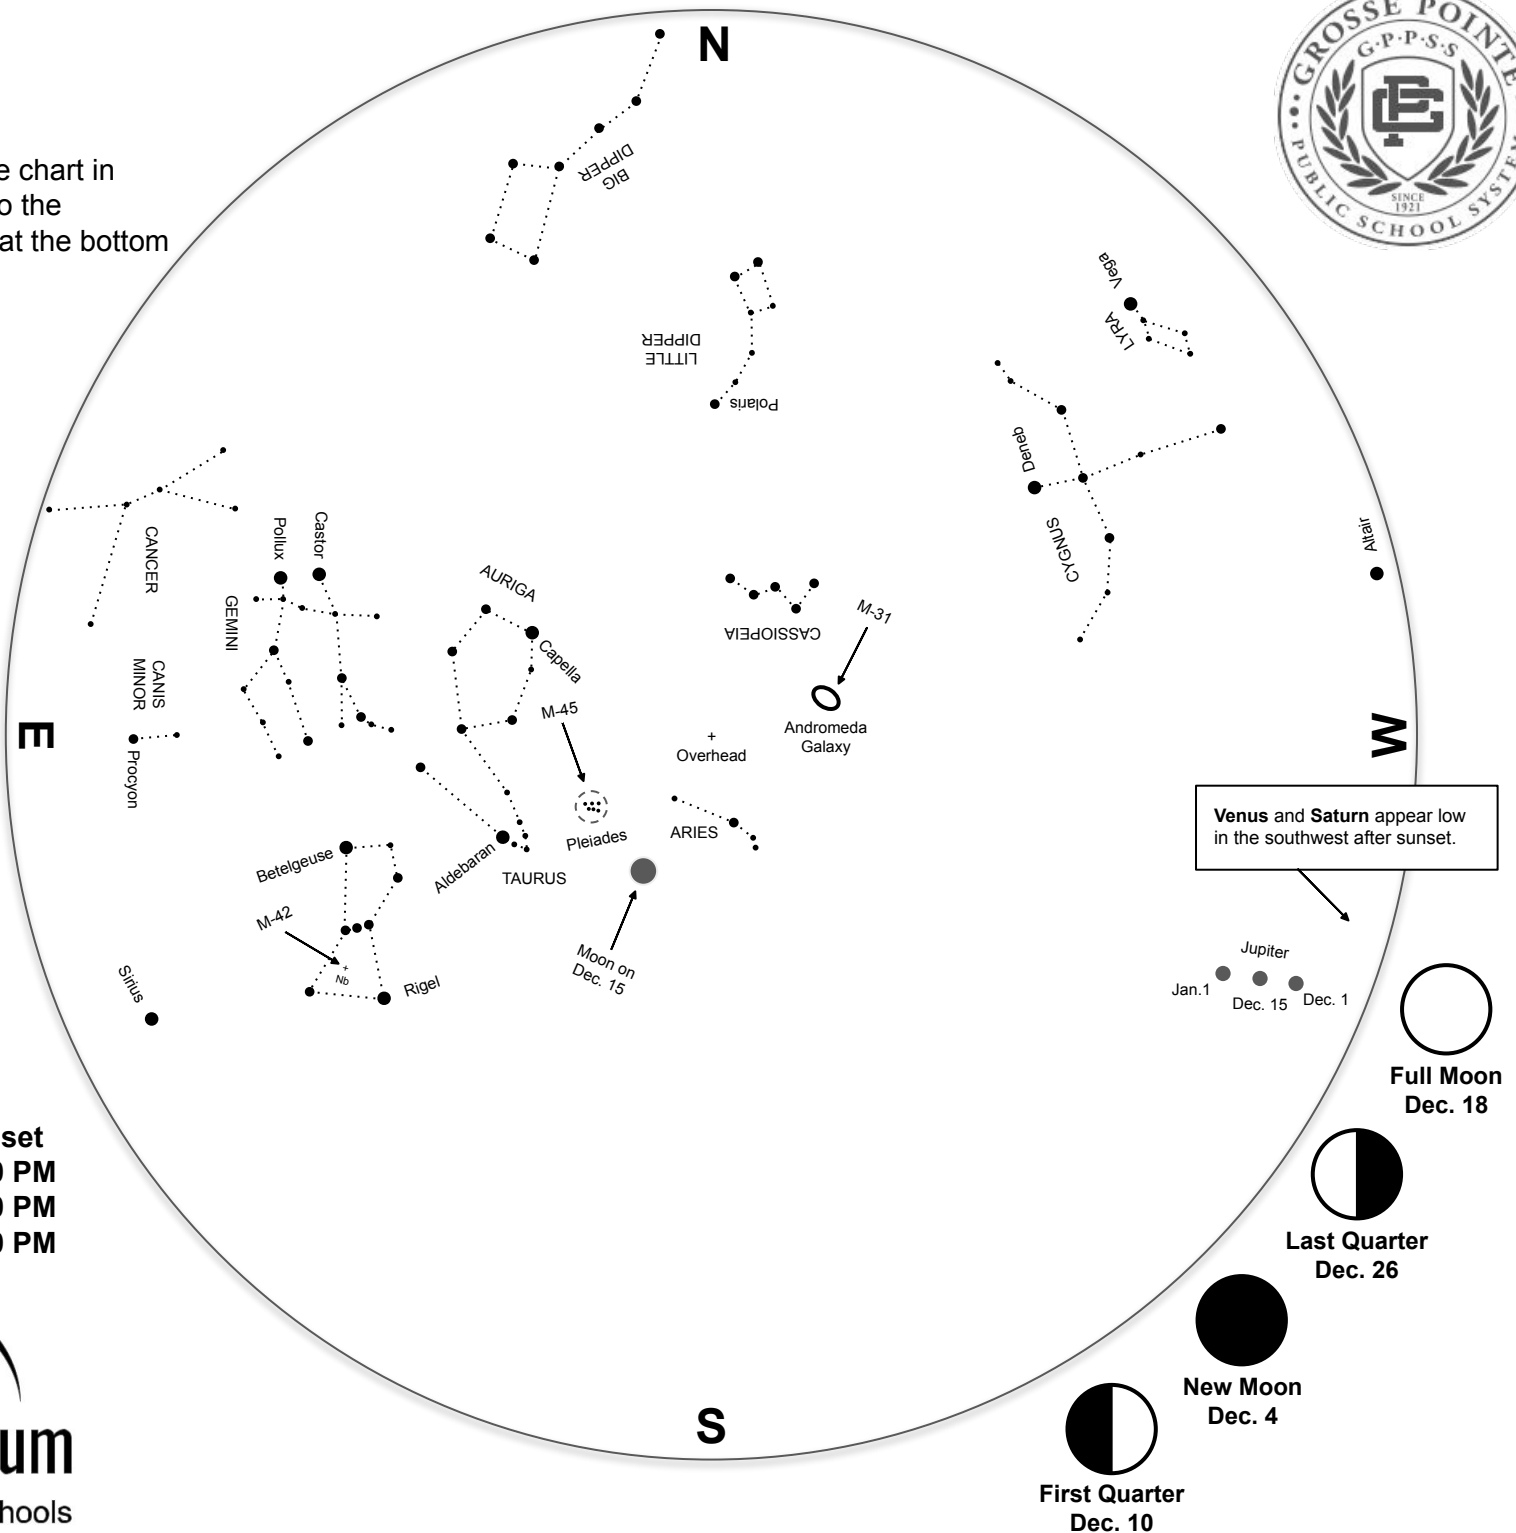

December 2021

10:00 pm on December 1

9:00 pm on December 15

8:00 pm on January 1

To use this chart: hold the chart in front of you and turn in it so the direction you are facing is at the bottom of the chart.

- **Bright Stars**
- **Medium Stars**
- **Faint Stars**

Scan dark skies with Binoculars:

M-31: The Andromeda Galaxy

M-42: The Orion Nebula

M-45: The Pleiades Open Star Cluster

As winter approaches, sunrises occur later and sunsets occur earlier. The days are getting shorter! The longest night of the year is on the 1st day of winter, December 21. After that, the days will start to lengthen again.

In Detroit:

	Sunrise	Sunset
Dec. 1	7:41 AM	5:00 PM
Dec. 15	7:54 AM	5:00 PM
Jan. 1	8:01 AM	5:10 PM

The Planetarium

Grosse Pointe Public Schools

Venus and Saturn appear low in the southwest after sunset.

Jan. 1
Dec. 15
Dec. 1

**Full Moon
Dec. 18**

**Last Quarter
Dec. 26**

**New Moon
Dec. 4**

**First Quarter
Dec. 10**