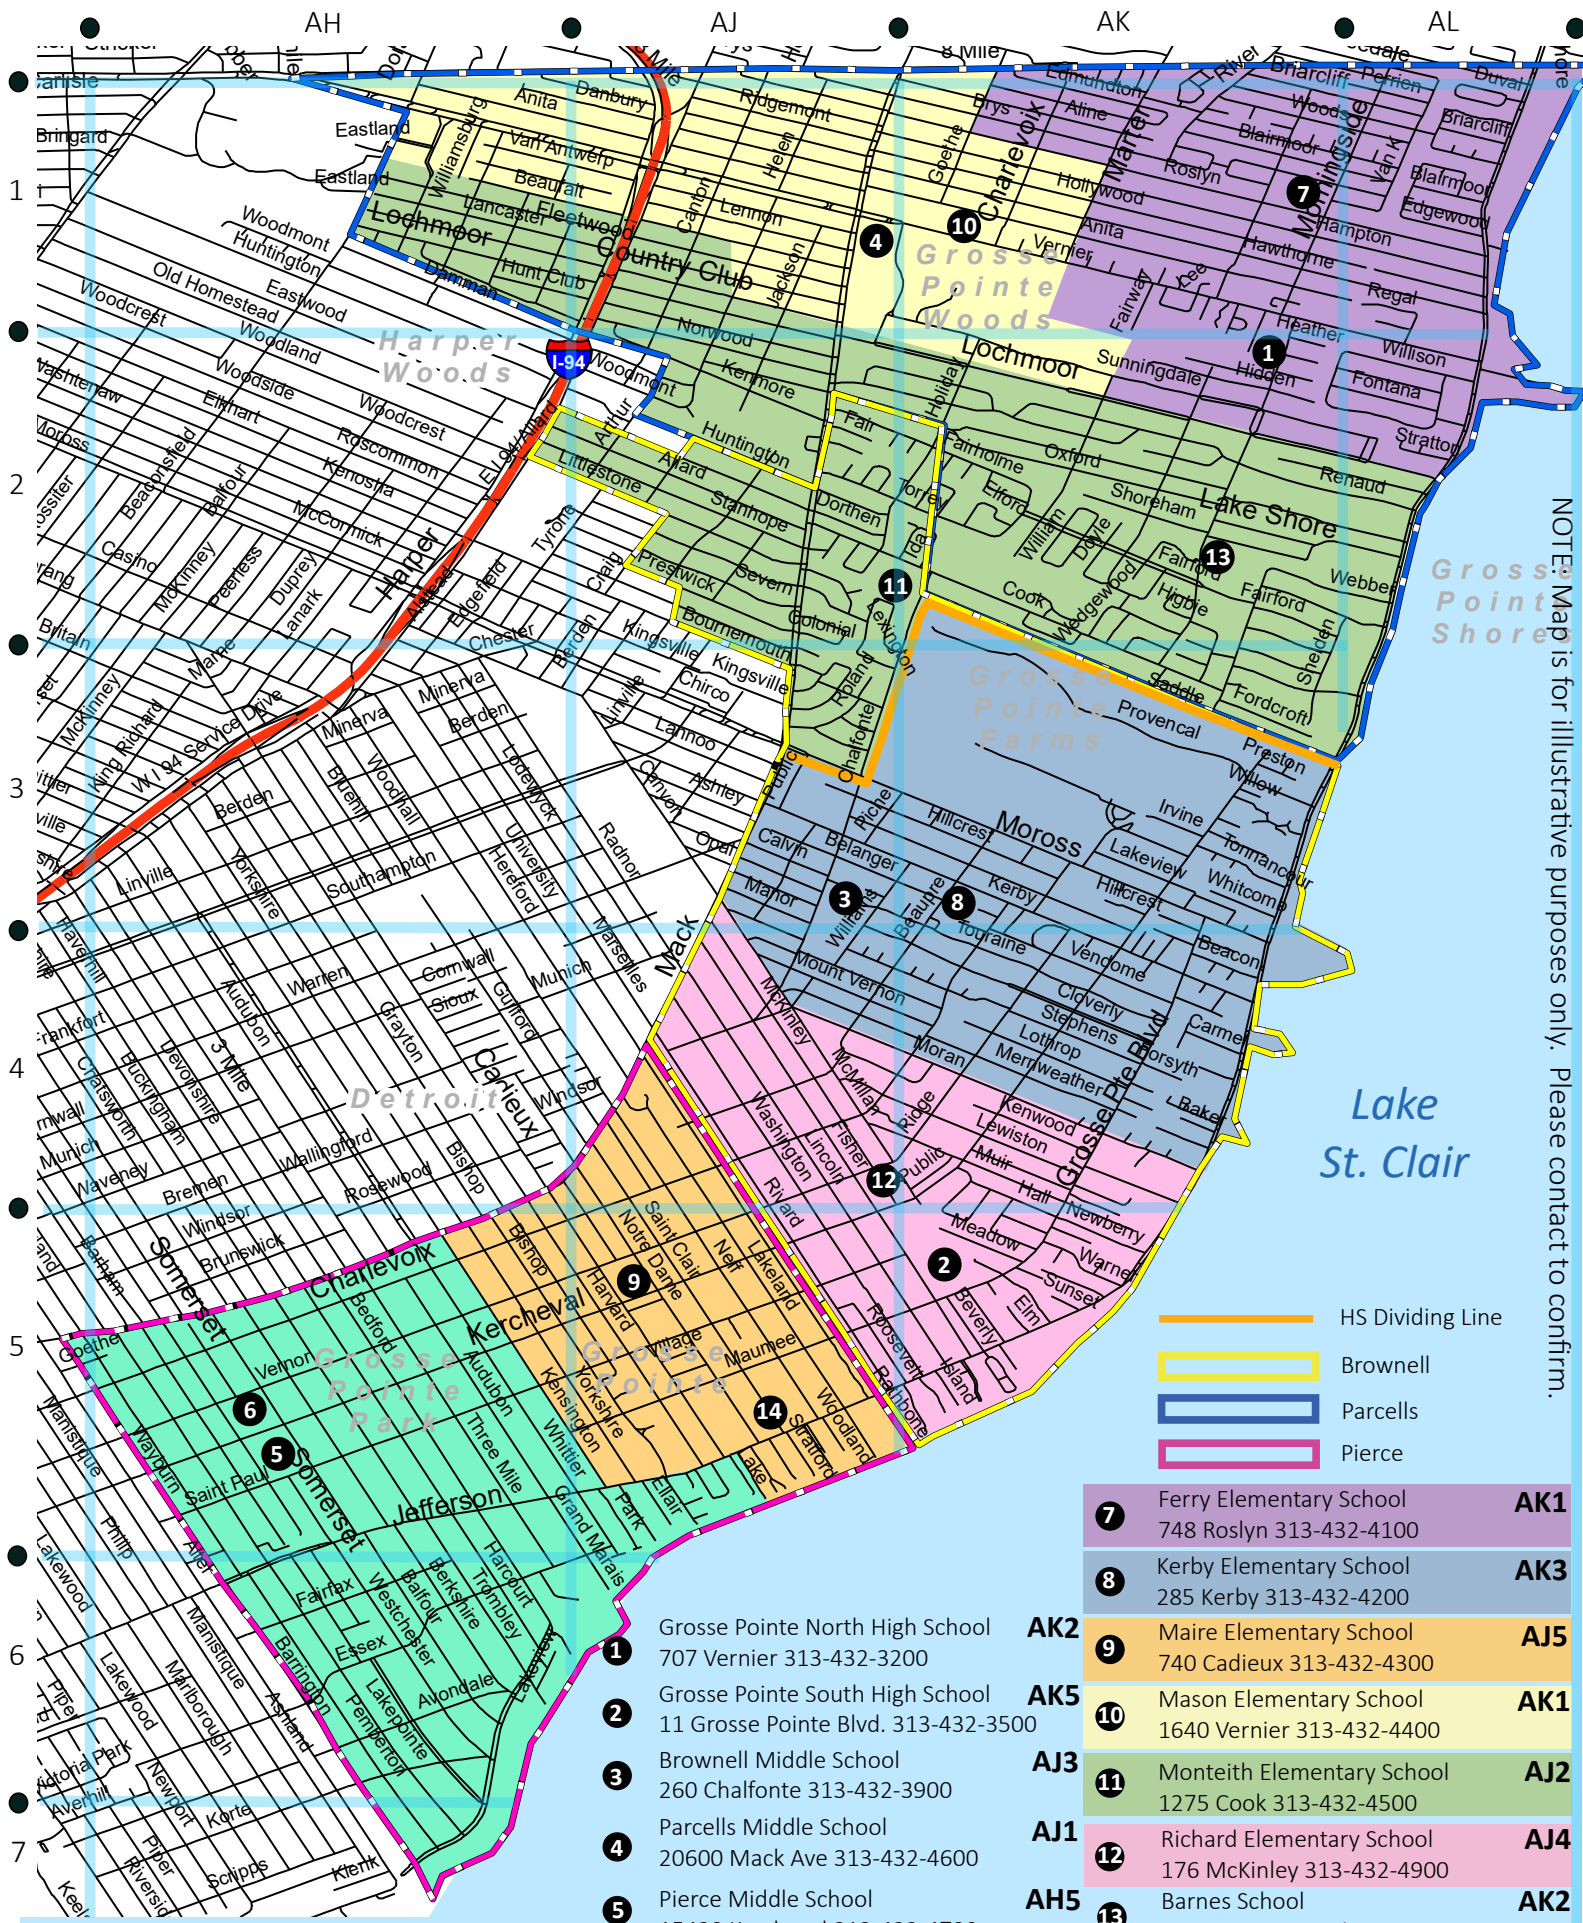

Grosse Pointe School District

NOTE: Map is for illustrative purposes only. Please contact to confirm.

- HS Dividing Line
- Brownell
- Parcels
- Pierce

7	Ferry Elementary School 748 Roslyn 313-432-4100	AK1
8	Kerby Elementary School 285 Kerby 313-432-4200	AK3
9	Maire Elementary School 740 Cadieux 313-432-4300	AJ5
10	Mason Elementary School 1640 Vernier 313-432-4400	AK1
11	Monteith Elementary School 1275 Cook 313-432-4500	AJ2
12	Richard Elementary School 176 McKinley 313-432-4900	AJ4
13	Barnes School 20090 Morningside 313-432-3800	AK2
14	Administration Building 389 St Clair 313-432-3000	AJ5
1	Grosse Pointe North High School 707 Vernier 313-432-3200	AK2
2	Grosse Pointe South High School 11 Grosse Pointe Blvd. 313-432-3500	AK5
3	Brownell Middle School 260 Chalfonte 313-432-3900	AJ3
4	Parcels Middle School 20600 Mack Ave 313-432-4600	AJ1
5	Pierce Middle School 15430 Kercheval 313-432-4700	AH5
6	Defer Elementary School 15425 Kercheval 313-432-4000	AH5

Grosse Pointe School District
Street Index (District Only)

Table with 12 columns: STREET, TOWN, LOCATION, STREET, TOWN, LOCATION, STREET, TOWN, LOCATION, STREET, TOWN, LOCATION, STREET, TOWN, LOCATION. The table lists streets across four columns, with corresponding town and location codes.