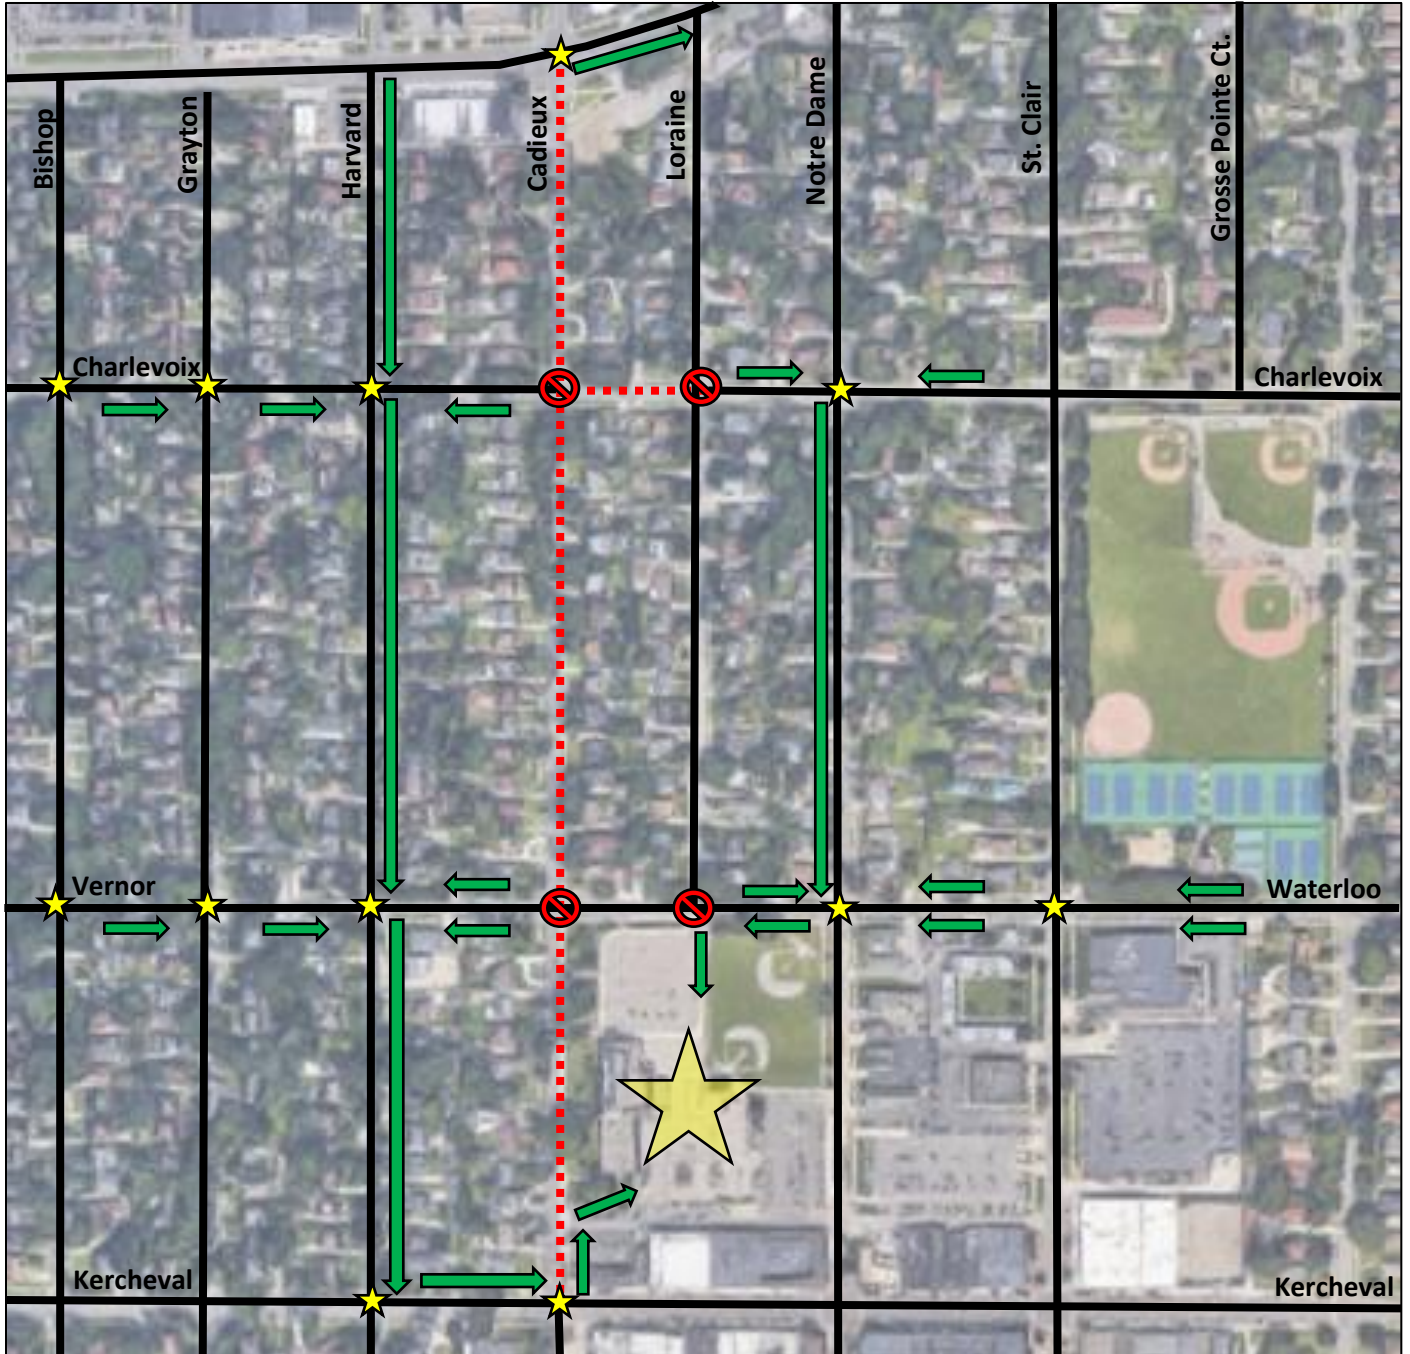

MAIRE ELEMENTARY | TEMPORARY WALKING/BIKING ROUTES

DURING CADIEUX ROAD CONSTRUCTION (From September 1st until approximately November 1st, 2019)

THANK YOU FOR YOUR COOPERATION!

As part of the Safe Routes to School grant that Maire was awarded, construction to improve Cadieux Road is just beginning! To keep our MAIRE BEARS safe during construction, we have planned new, temporary routes for students and parents to take when walking and biking to school.

Please review these routes and make appropriate adjustments to your drop-off/pick-up routine to allow for enough time. Because of the crosswalk and roadway construction, Cadieux Road will not be crossable on foot anywhere except for Mack and Kercheval Avenues.

****These new, temporary routes are for walkers and bikers north of Kercheval Avenue ONLY. Families south of Kercheval should continue to use the same safe routes already in place.**

ICON KEY

-  ROAD UNDER CONSTRUCTION
-  CLOSED INTERSECTION TO WALKERS & BIKERS
-  OPEN INTERSECTION TO WALKERS & BIKERS
-  PREFERRED ROUTE FOR WALKERS & BIKERS

MAIRE ELEMENTARY | TEMPORARY VEHICLE ROUTES

DURING CADIEUX ROAD CONSTRUCTION (From September 1st until approximately November 1st, 2019)

THANK YOU FOR YOUR COOPERATION!

The direction of the arrows on the map above shows the anticipated flow of traffic, throughout the reconstruction and improvement of Cadieux Road.